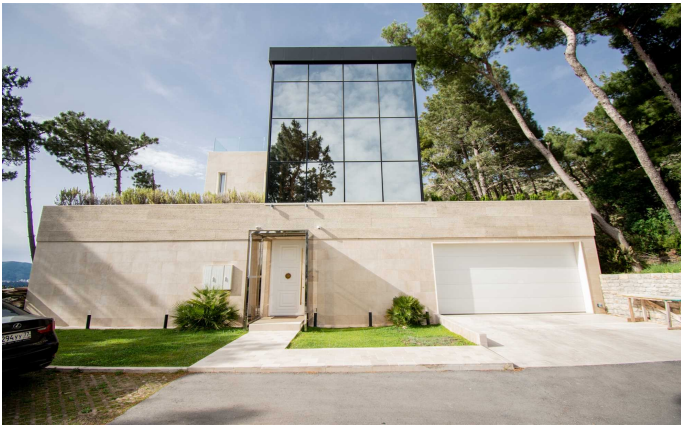

[DOWNLOAD ALL IMAGES](#)