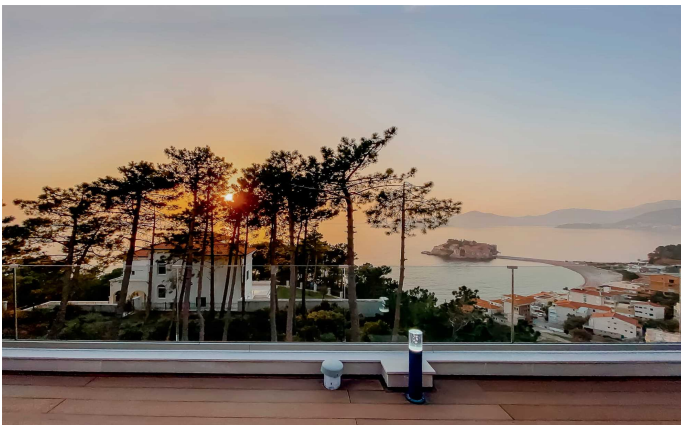

[DOWNLOAD ALL IMAGES](#)